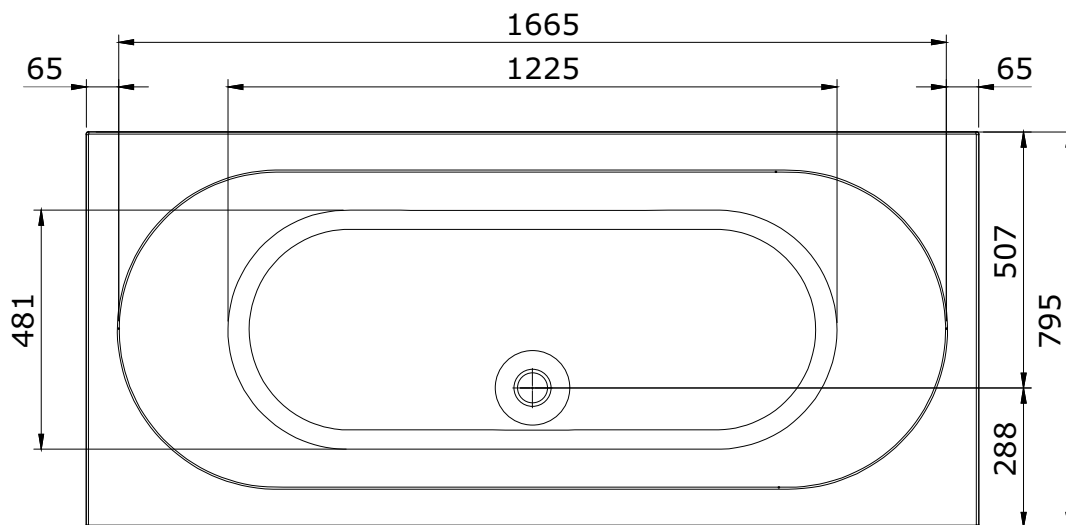

description: baignoire 170x75

MEDIDA DE APLICAÇÃO RECOMENDADA PELA SANINDUSA

The dimensions of the pieces are merely a reference.
We reserve the right to introduce technical improvements in our products without previous advice.

description: baignoire 180x80

MEDIDA DE
APLICAÇÃO
RECOMENDADA
PELA SANINDUSA

The dimensions of the pieces are merely a reference.
We reserve the right to introduce technical improvements in our products without previous advice.

description: baignoire 190x90

The dimensions of the pieces are merely a reference.
We reserve the right to introduce technical improvements in our products without previous advice.