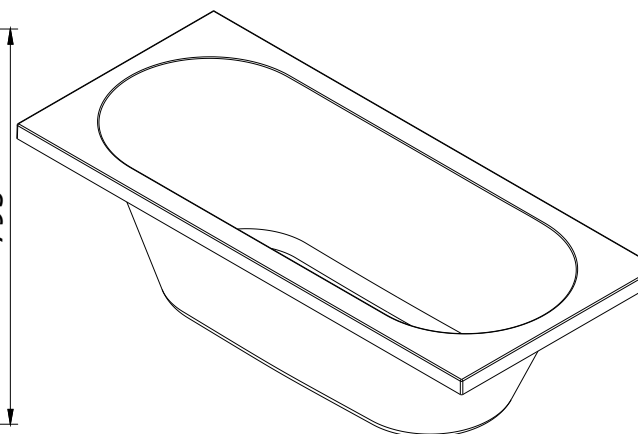

description: baignoire 170x75

MEDIDA DE APLICAÇÃO RECOMENDADA PELA SANINDUSA

The dimensions of the pieces are merely a reference.
We reserve the right to introduce technical improvements in our products without previous advice.

description: baignoire 180x80

MEDIDA DE
APLICAÇÃO
RECOMENDADA
PELA SANINDUSA

The dimensions of the pieces are merely a reference.
We reserve the right to introduce technical improvements in our products without previous advice.

description: baignoire 190x90

The dimensions of the pieces are merely a reference.
We reserve the right to introduce technical improvements in our products without previous advice.