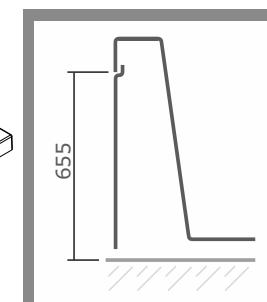

description: baignoire 170x75

MEDIDA DE APLICAÇÃO RECOMENDADA PELA SANINDUSA

The dimensions of the pieces are merely a reference.
We reserve the right to introduce technical improvements in our products without previous advice.

description: baignoire 180x80

MEDIDA DE
APLICAÇÃO
RECOMENDADA
PELA SANINDUSA

The dimensions of the pieces are merely a reference.
We reserve the right to introduce technical improvements in our products without previous advice.

description: baignoire 190x90

The dimensions of the pieces are merely a reference.
We reserve the right to introduce technical improvements in our products without previous advice.