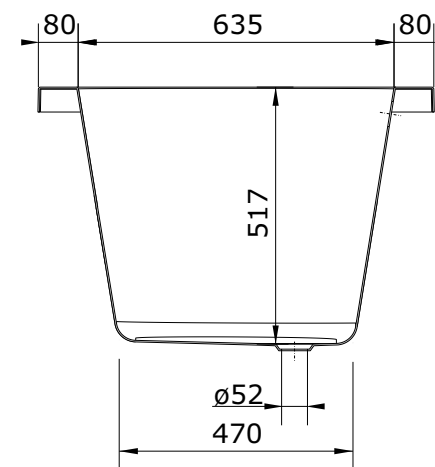

description: baignoire 170x75

MEDIDA DE APLICAÇÃO RECOMENDADA PELA SANINDUSA

The dimensions of the pieces are merely a reference.
We reserve the right to introduce technical improvements in our products without previous advice.

description: baignoire 180x80

MEDIDA DE
APLICAÇÃO
RECOMENDADA
PELA SANINDUSA

The dimensions of the pieces are merely a reference.
We reserve the right to introduce technical improvements in our products without previous advice.

description: baignoire 190x90

The dimensions of the pieces are merely a reference.
We reserve the right to introduce technical improvements in our products without previous advice.