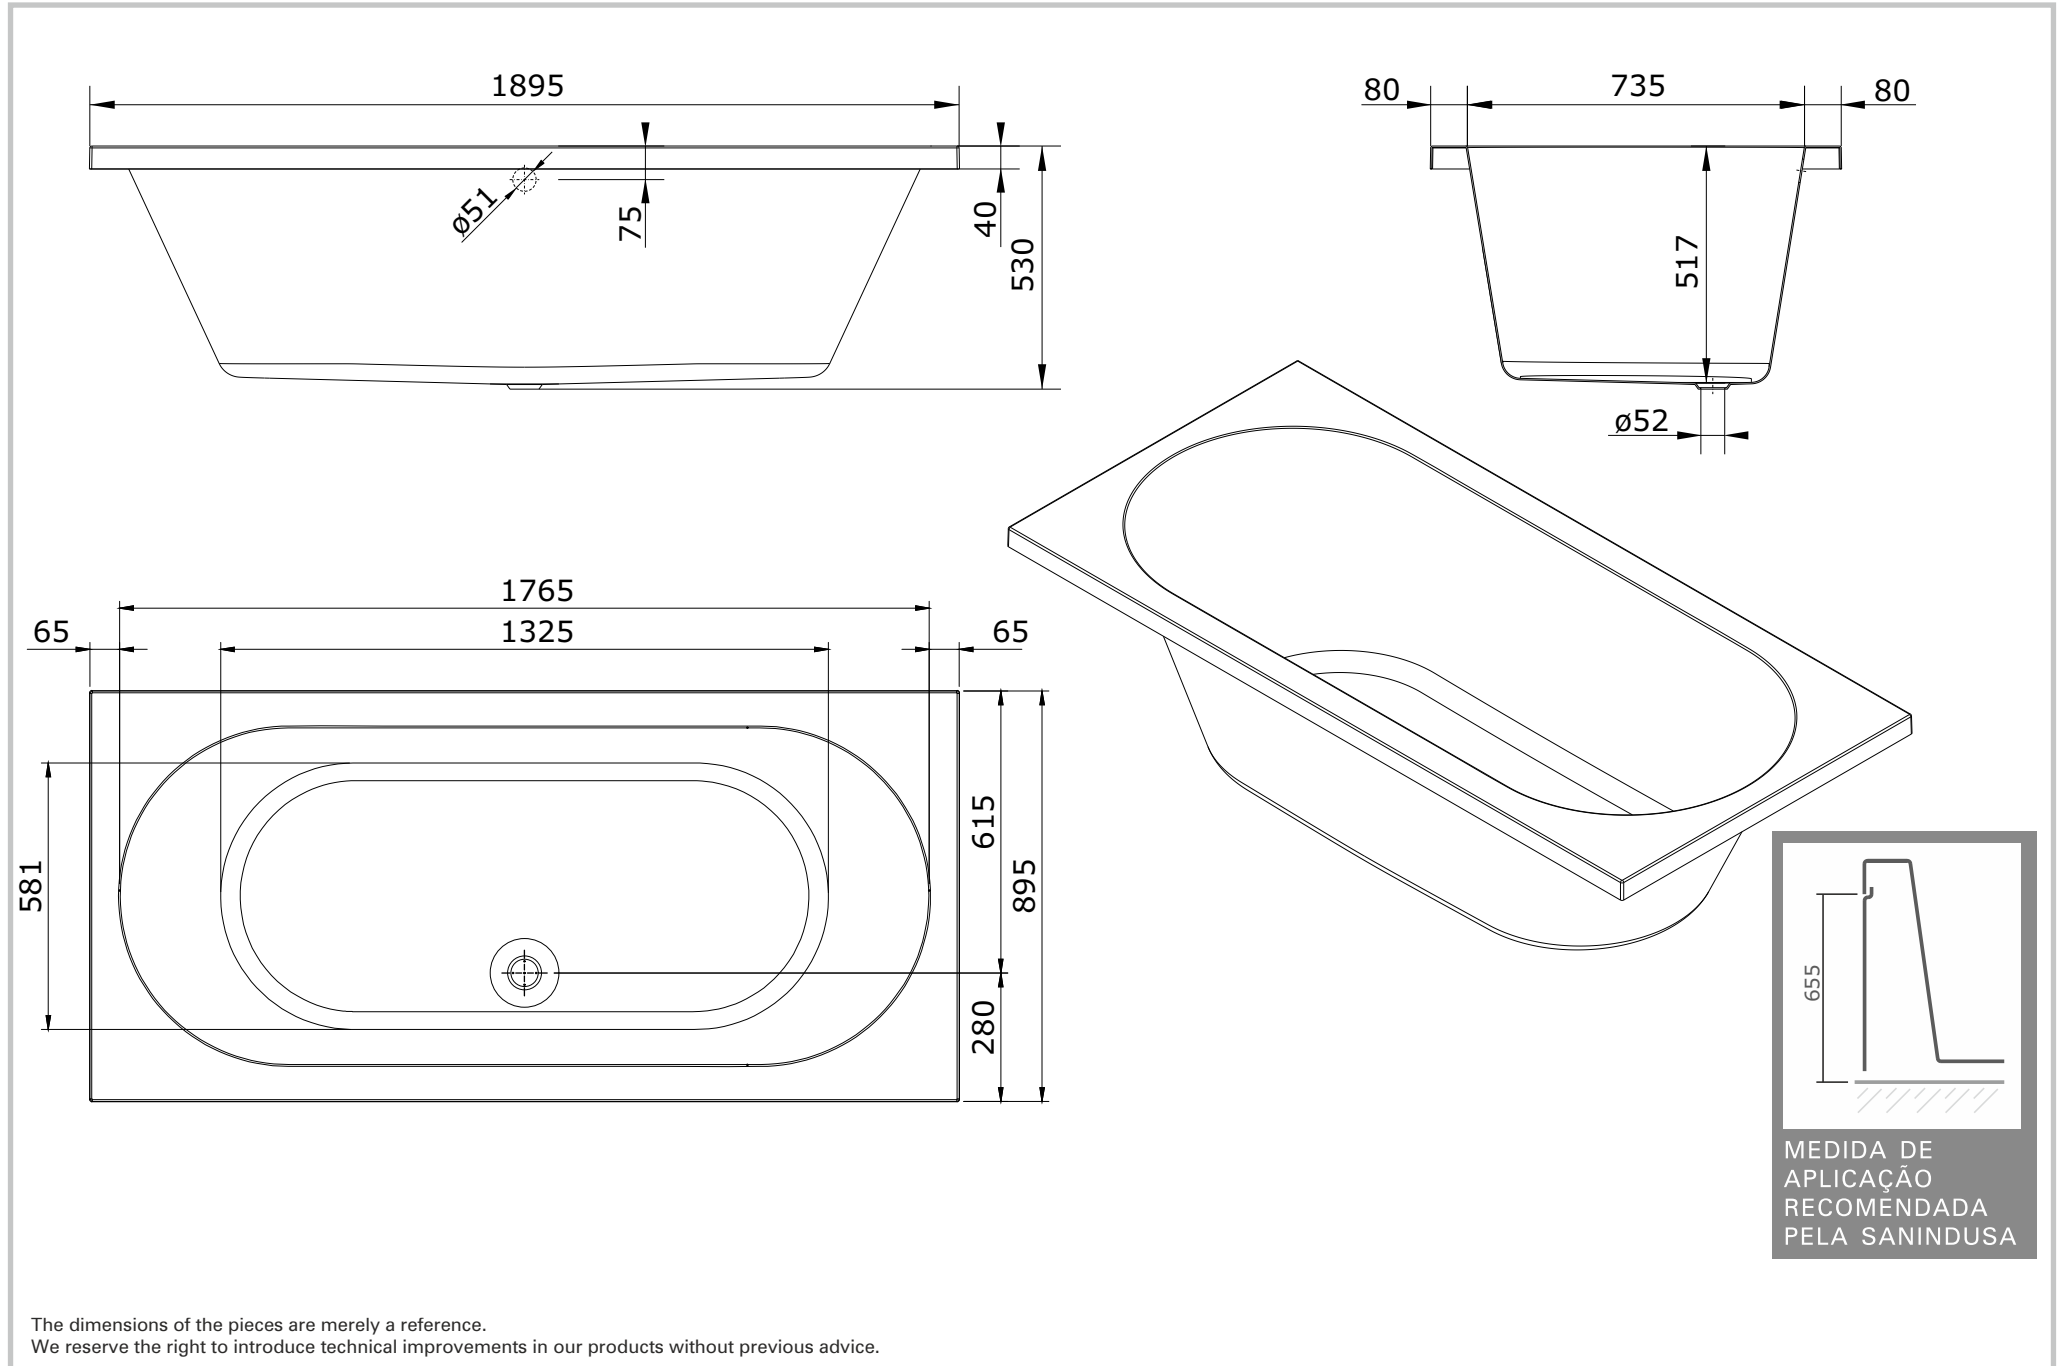

description: baignoire 170x75

MEDIDA DE APLICAÇÃO RECOMENDADA PELA SANINDUSA

The dimensions of the pieces are merely a reference.
We reserve the right to introduce technical improvements in our products without previous advice.

description: baignoire 180x80

MEDIDA DE
APLICAÇÃO
RECOMENDADA
PELA SANINDUSA

The dimensions of the pieces are merely a reference.
We reserve the right to introduce technical improvements in our products without previous advice.

description: baignoire 190x90

The dimensions of the pieces are merely a reference.
We reserve the right to introduce technical improvements in our products without previous advice.