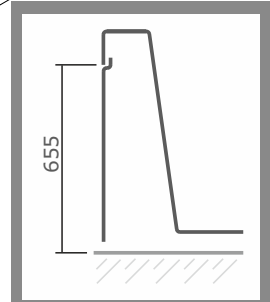

description: baignoire 170x75

MEDIDA DE APLICAÇÃO RECOMENDADA PELA SANINDUSA

The dimensions of the pieces are merely a reference.
We reserve the right to introduce technical improvements in our products without previous advice.

description: baignoire 180x80

MEDIDA DE
APLICAÇÃO
RECOMENDADA
PELA SANINDUSA

The dimensions of the pieces are merely a reference.
We reserve the right to introduce technical improvements in our products without previous advice.

description: baignoire 190x90

The dimensions of the pieces are merely a reference.
We reserve the right to introduce technical improvements in our products without previous advice.