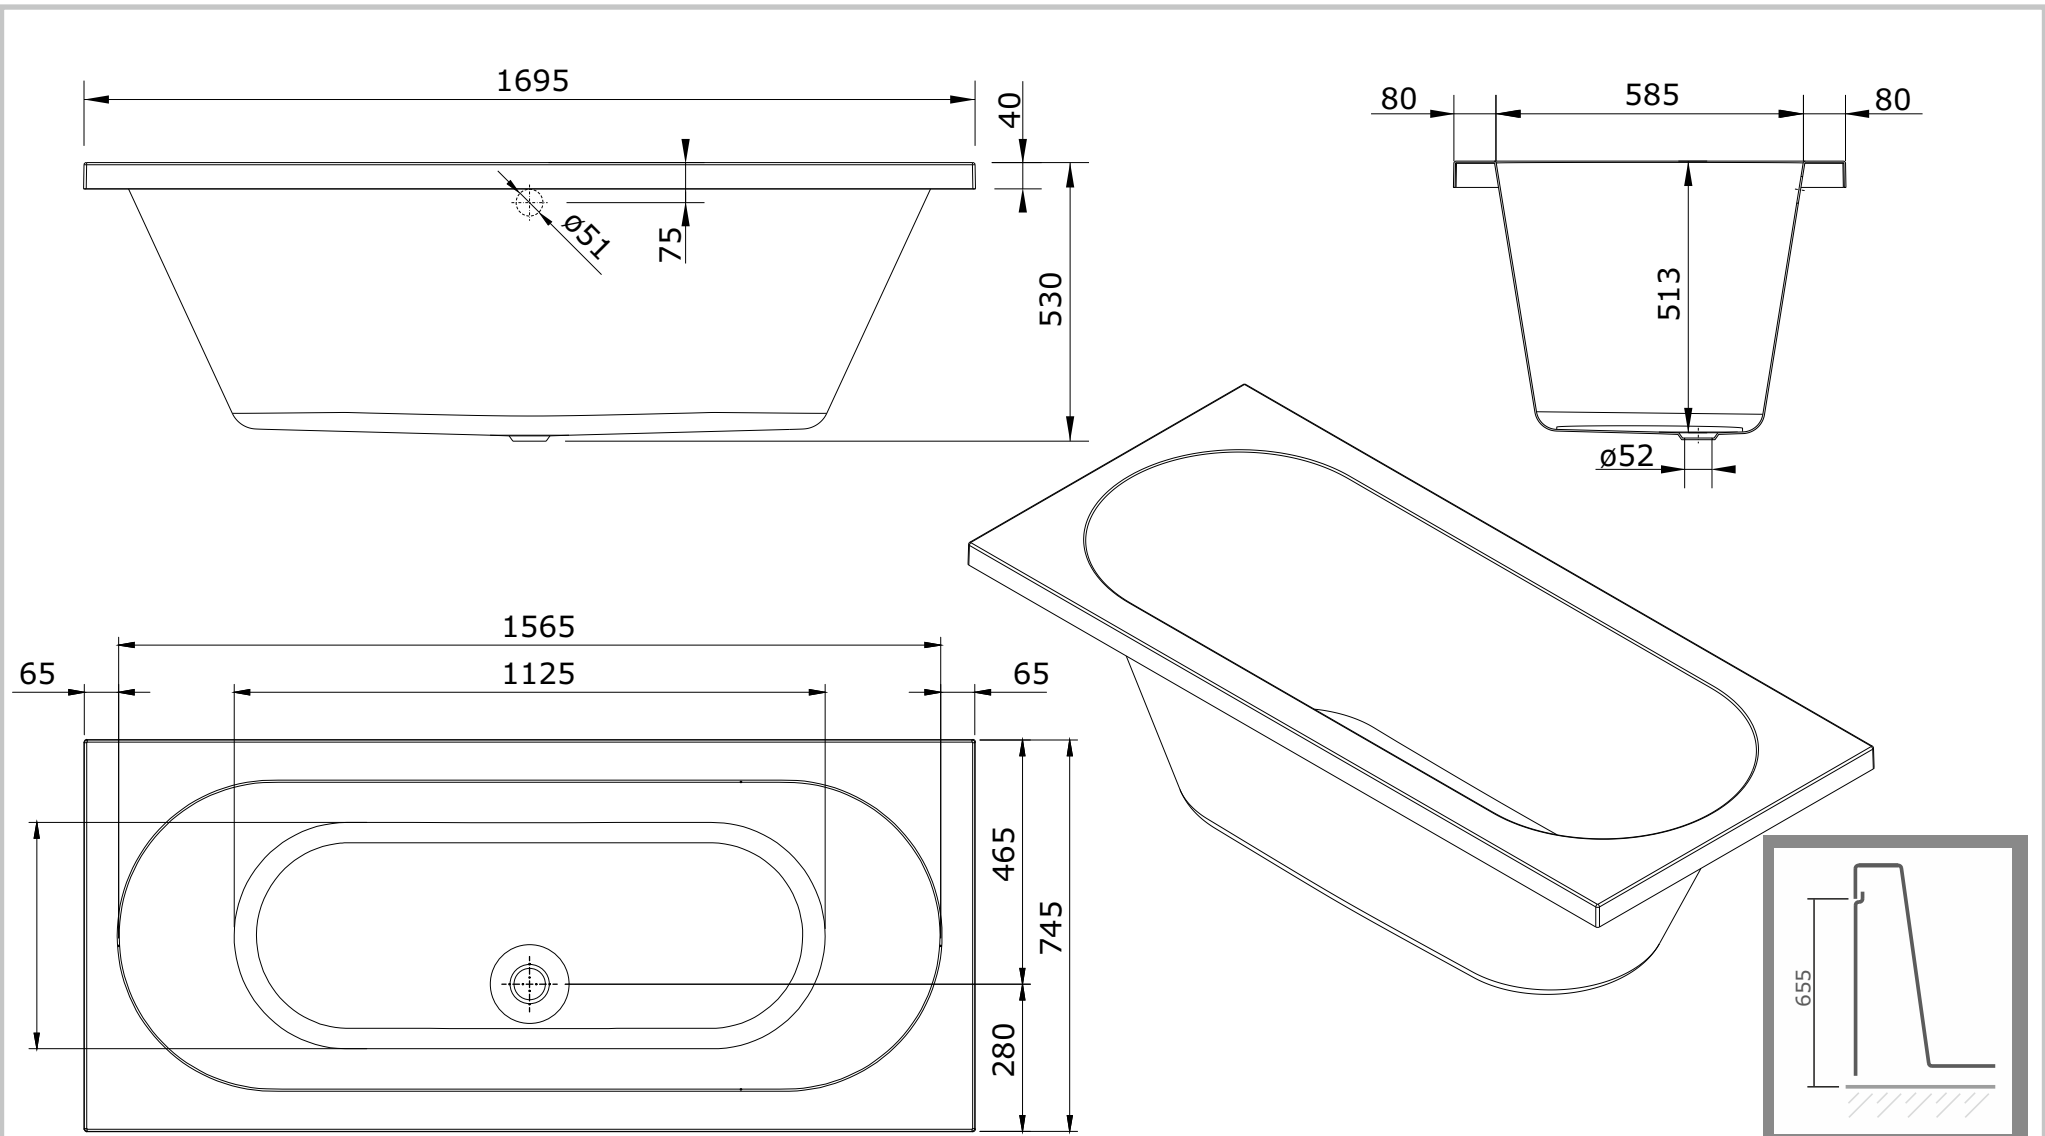

description: baignoire 170x75

MEDIDA DE APLICAÇÃO RECOMENDADA PELA SANINDUSA

The dimensions of the pieces are merely a reference.
We reserve the right to introduce technical improvements in our products without previous advice.

description: baignoire 180x80

MEDIDA DE
APLICAÇÃO
RECOMENDADA
PELA SANINDUSA

The dimensions of the pieces are merely a reference.
We reserve the right to introduce technical improvements in our products without previous advice.

description: baignoire 190x90

The dimensions of the pieces are merely a reference.
We reserve the right to introduce technical improvements in our products without previous advice.