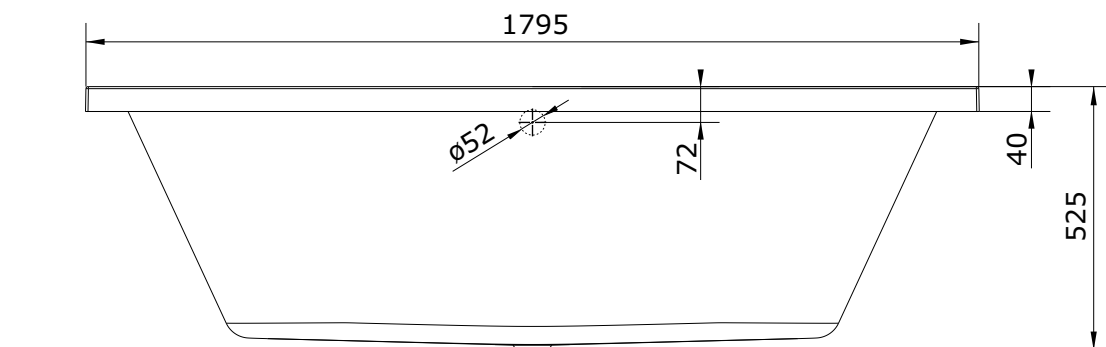

description: baignoire 170x75

MEDIDA DE APLICAÇÃO RECOMENDADA PELA SANINDUSA

The dimensions of the pieces are merely a reference.
We reserve the right to introduce technical improvements in our products without previous advice.

description: baignoire 180x80

MEDIDA DE
APLICAÇÃO
RECOMENDADA
PELA SANINDUSA

The dimensions of the pieces are merely a reference.
We reserve the right to introduce technical improvements in our products without previous advice.

description: baignoire 190x90

The dimensions of the pieces are merely a reference.
We reserve the right to introduce technical improvements in our products without previous advice.