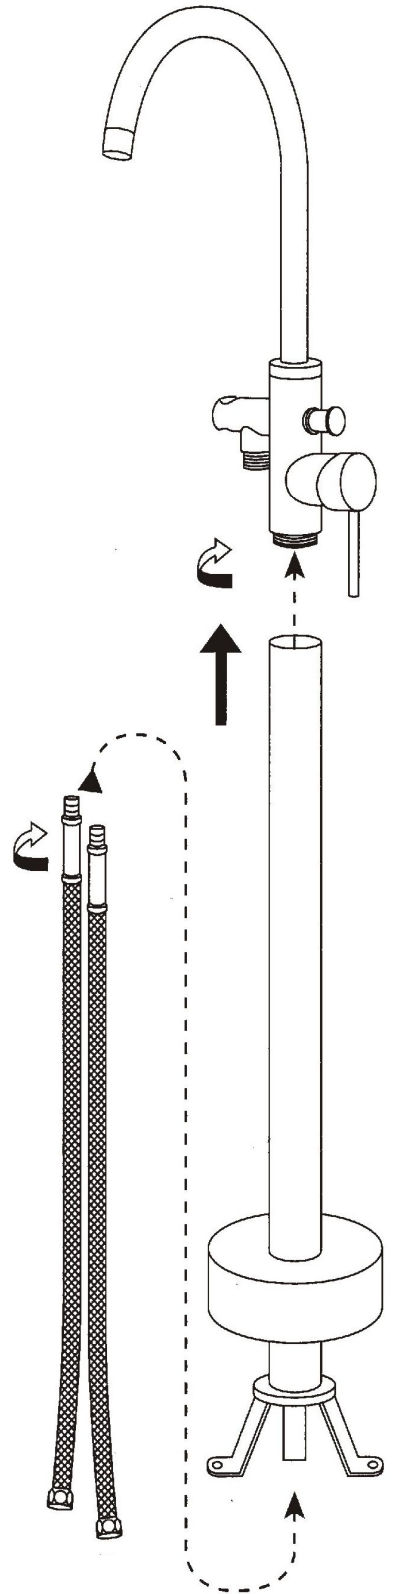

Installation Instruction

Product Features:
Elegant Brass Hand Shower
Solid Brass Construction
Ceramic Disc Cartridge
Swivel Spout

Product Diagram and Parts

Faucet Installation Steps

Faucet Installation Steps