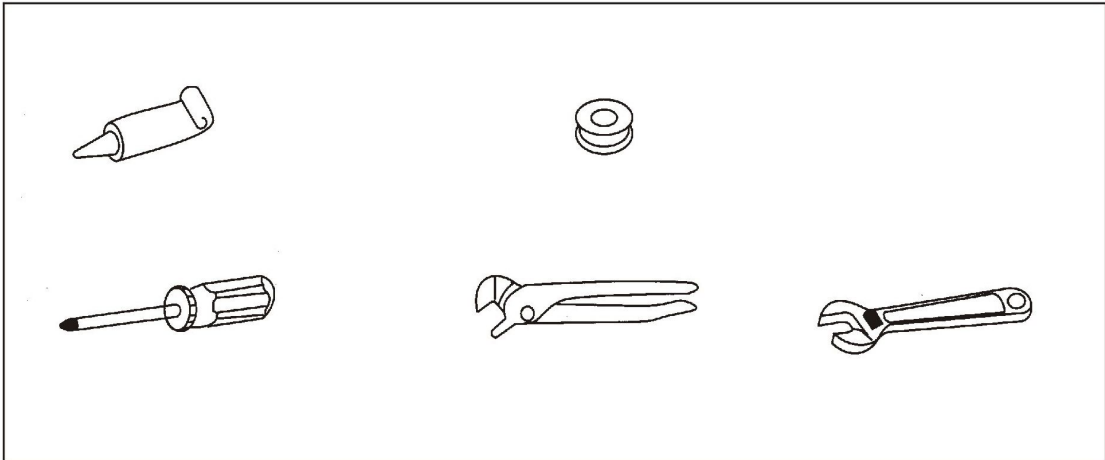

Installation Instruction

Product Features:
Elegant Brass Hand Shower
Solid Brass Construction
Ceramic Disc Cartridge
Swivel Spout

Product Diagram and Parts

Faucet Installation Steps

Faucet Installation Steps