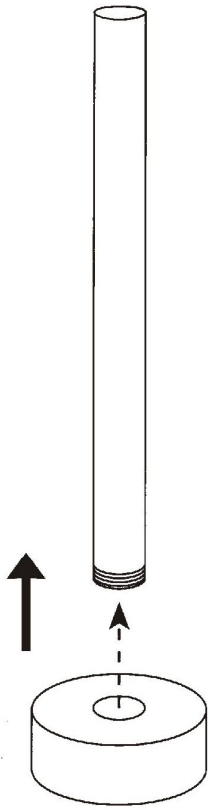

Installation Instruction

Product Features:
Elegant Brass Hand Shower
Solid Brass Construction
Ceramic Disc Cartridge
Swivel Spout

Product Diagram and Parts

Faucet Installation Steps

Faucet Installation Steps