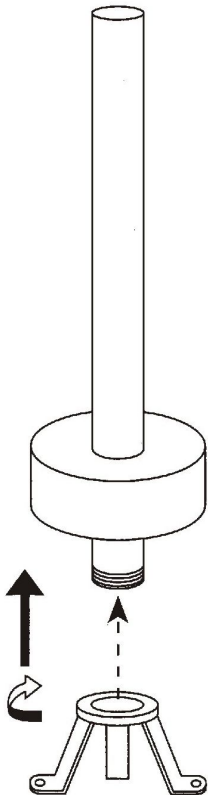

Installation Instruction

Product Features:
Elegant Brass Hand Shower
Solid Brass Construction
Ceramic Disc Cartridge
Swivel Spout

Product Diagram and Parts

Faucet Installation Steps

Faucet Installation Steps