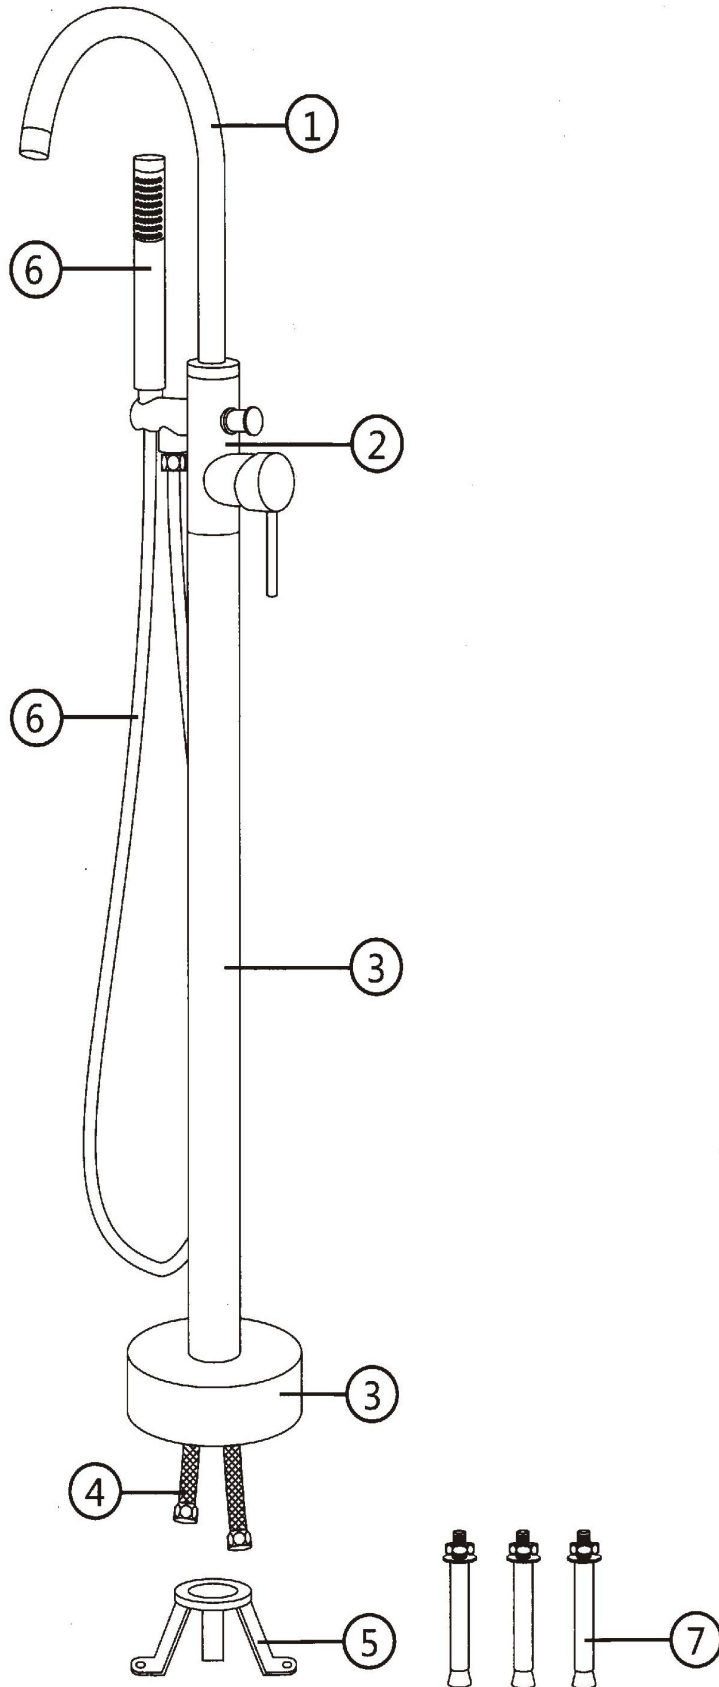

Installation Instruction

Product Features:
Elegant Brass Hand Shower
Solid Brass Construction
Ceramic Disc Cartridge
Swivel Spout

Product Diagram and Parts

Faucet Installation Steps

Faucet Installation Steps