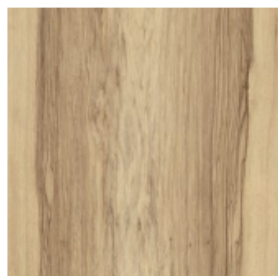

Fraké

Designed by NEROPACO

gres porcellanato **body-color**

NATURALE