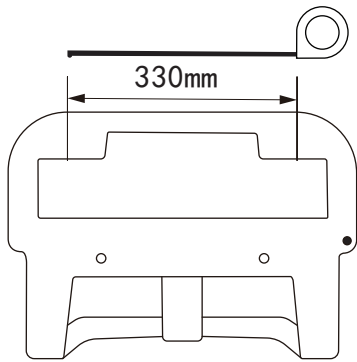

WALL MOUNT SINK

TOOLS AND MATERIALS:

INSTALLATION

1