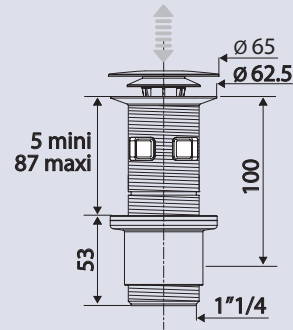

WASTE FOR BOWLS OR WASHBASINS

122900

universal clic clac waste

CHARACTERISTICS

- → Black ABS cover
- → Both click clac or fix waste cover
- → Cuttable
- → Pre-slotted = with or without overflow
- → Black ABS screw

PERFORMANCES

- Bulk under washbasin : **53 mm**
- Tightening : **5 to 87 mm**
- Flow rate : **30l/mn**

CONDITIONING

- Packaging : **plastic bag with hook**
- Dimensions (mm) :
- Parcel unit : **x 1**

PRODUCT REFERENCE

122900 005 00

SPECIFICATIONS