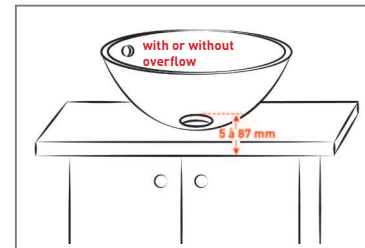

### EAN CODE

3364549272838

**NEW !**

black ABS  
clic clac or fix cover

integrated  
basket filter

universal :  
cuttable

pre-slotted : with or  
without overflow

black ABS screw